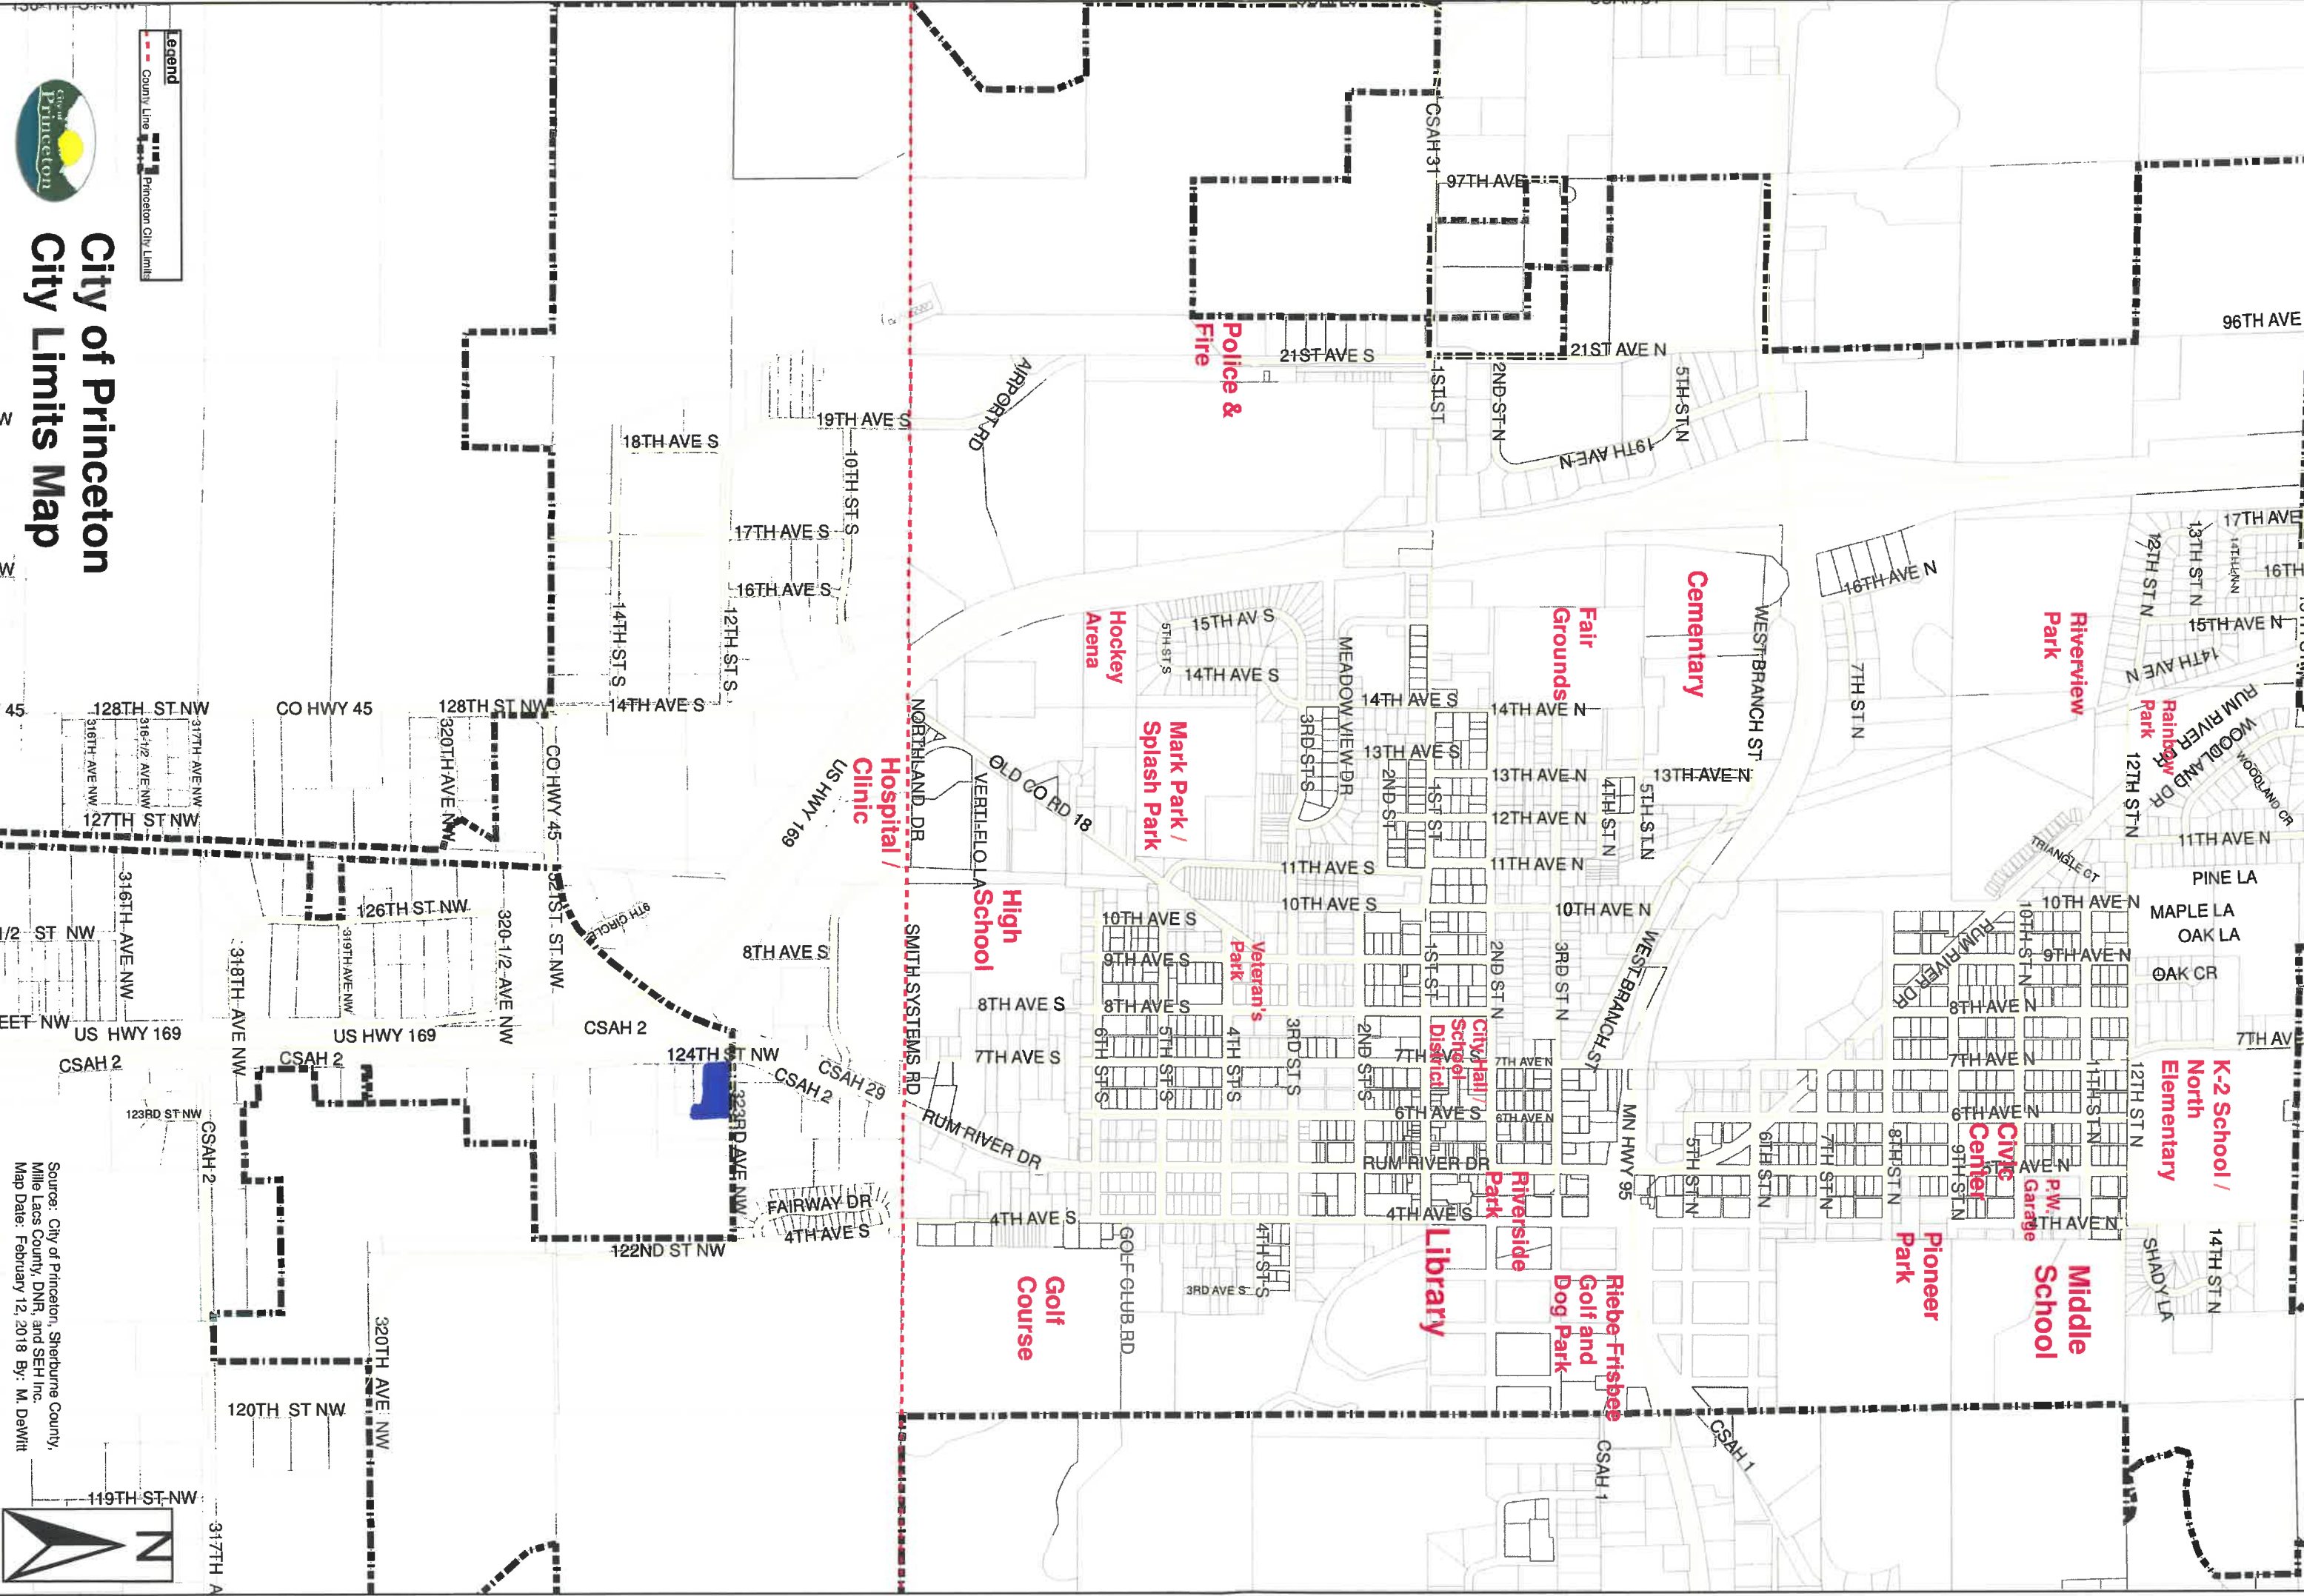

City of Princeton City Limits Map

Legend

- County Line
- Princeton City Limits

Source: City of Princeton, Sharburne County, Mile Lacs County, DNR, and SEH Inc.
Map Date: February 12, 2018 By: M. DeWitt